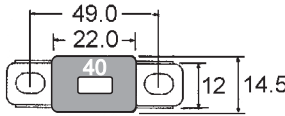

**Voltage:** 32VDC **I.R.:** 1000A at 32VDC

**Characteristic:** Slow Acting

**Pack Size:** 1, 10, 100

**Approvals:** ISO 8820 / JASO D612 RoHS

49mm Fixing Centers

Dimensions in MM

## FUSE LINK STRAIGHT MALE TERMINAL 32V

Bolt Hole Terminal Part Number	Cut Out Terminal Part Number	Ampere Rating	Body Colour	
BTF030	BTCF030	30A	Pink	■
BTF040	BTCF040	40A	Green	■
BTF050	BTCF050	50A	Red	■
BTF060	BTCF060	60A	Yellow	■
BTF070	BTCF070	70A	Brown	■
BTF080	BTCF080	80A	Black	■
BTF100	BTCF100	100A	Blue	■
BTF120	BTCF120	120A	White	□
BTF140	BTCF140	140A	Maroon	■