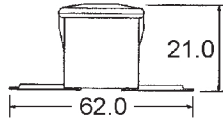

## FUSE LINK LARGE BENT MALE TERMINAL 32V

Large Body Part Number	Ampere Rating	Body Colour	
LBF030	30A	Pink	■
LBF040	40A	Green	■
LBF050	50A	Red	■
LBF060	60A	Yellow	■
LBF070	70A	Brown	■
LBF080	80A	Black	■
LBF100	100A	Blue	■
LBF120	120A	White	□
LBF140	140A	Maroon	■

**Voltage:** 32VDC **I.R.:** 1000A at 32VDC

**Characteristic:** Slow Acting

**Pack Size:** 1, 10, 100

**Approvals:** ISO 8820 / JASO D612 RoHS

49mm Fixing Centers

Dimensions in MM