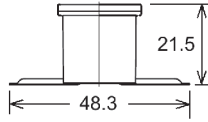

## FUSE LINK SMALL BENT MALE TERMINAL 32V

Small Body Part Number	Ampere Rating	Body Colour	
SBF030	30A	Pink	■
SBF040	40A	Green	■
SBF050	50A	Red	■
SBF060	60A	Yellow	■
SBF070	70A	Brown	■
SBF080	80A	Black	■
SBF100	100A	Blue	■
SBF120	120A	White	□
SBF140	140A	Maroon	■

**Voltage:** 32VDC **I.R.:** 1000A at 32VDC

**Characteristic:** Slow Acting

**Pack Size:** 1, 10, 100

**Approvals:** ISO 8820 / JASO D612 RoHS

36mm Fixing Centers

Dimensions in MM

**Voltage:** 32VDC **I.R.:** 1000A at 32VDC

**Characteristic:** Slow Acting

**Pack Size:** 1, 10, 100

**Approvals:** ISO 8820 / JASO D612 RoHS

49mm Fixing Centers

Dimensions in MM

**Voltage:** 32VDC **I.R.:** 1000A at 32VDC

**Characteristic:** Slow Acting

**Pack Size:** 1, 5, 10, 100

**Approvals:** ISO 8820 / JASO D612 RoHS

Bolt Hole Type

**NEW**

Dimensions in MM

Cut Out Type