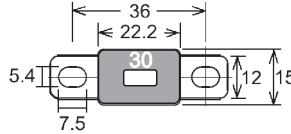

**Voltage:** 32VDC **I.R.:** 1000A at 32VDC

**Characteristic:** Slow Acting

**Pack Size:** 1, 10, 100

**Approvals:** ISO 8820 / JASO D612 RoHS

36mm Fixing Centers

Dimensions in MM

## FUSE LINK LARGE BENT MALE TERMINAL 32V

Large Body Part Number	Ampere Rating	Body Colour	
LBF030	30A	Pink	■
LBF040	40A	Green	■
LBF050	50A	Red	■
LBF060	60A	Yellow	■
LBF070	70A	Brown	■
LBF080	80A	Black	■
LBF100	100A	Blue	■
LBF120	120A	White	□
LBF140	140A	Maroon	■

**Voltage:** 32VDC **I.R.:** 1000A at 32VDC

**Characteristic:** Slow Acting

**Pack Size:** 1, 10, 100

**Approvals:** ISO 8820 / JASO D612 RoHS

49mm Fixing Centers

Dimensions in MM

**Voltage:** 32VDC **I.R.:** 1000A at 32VDC

**Characteristic:** Slow Acting

**Pack Size:** 1, 5, 10, 100

**Approvals:** ISO 8820 / JASO D612 RoHS

Bolt Hole Type

**NEW**

Dimensions in MM

Cut Out Type