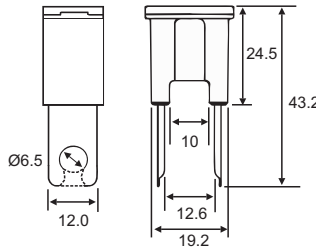

## FUSE LINK STRAIGHT MALE TERMINAL 32V

Bolt Hole Terminal Part Number	Cut Out Terminal Part Number	Ampere Rating	Body Colour	
BTF030	BTCF030	30A	Pink	■
BTF040	BTCF040	40A	Green	■
BTF050	BTCF050	50A	Red	■
BTF060	BTCF060	60A	Yellow	■
BTF070	BTCF070	70A	Brown	■
BTF080	BTCF080	80A	Black	■
BTF100	BTCF100	100A	Blue	■
BTF120	BTCF120	120A	White	□
BTF140	BTCF140	140A	Maroon	■

**Voltage:** 32VDC **I.R.:** 1000A at 32VDC

**Characteristic:** Slow Acting

**Pack Size:** 1, 5, 10, 100

**Approvals:** ISO 8820 / JASO D612 RoHS

Bolt Hole Type

**NEW**

Dimensions in MM

Cut Out Type