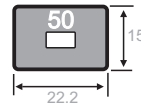

## FUSE LINK STRAIGHT MALE TERMINAL 32V

Bolt Hole Terminal Part Number	Cut Out Terminal Part Number	Ampere Rating	Body Colour	
BTF030	BTCF030	30A	Pink	■
BTF040	BTCF040	40A	Green	■
BTF050	BTCF050	50A	Red	■
BTF060	BTCF060	60A	Yellow	■
BTF070	BTCF070	70A	Brown	■
BTF080	BTCF080	80A	Black	■
BTF100	BTCF100	100A	Blue	■
BTF120	BTCF120	120A	White	□
BTF140	BTCF140	140A	Maroon	■

**Voltage:** 32VDC **I.R.:** 1000A at 32VDC

**Characteristic:** Slow Acting

**Pack Size:** 1, 5, 10, 100

**Approvals:** ISO 8820 / JASO D612 RoHS

Bolt Hole Type

**NEW**

Dimensions in MM

Cut Out Type